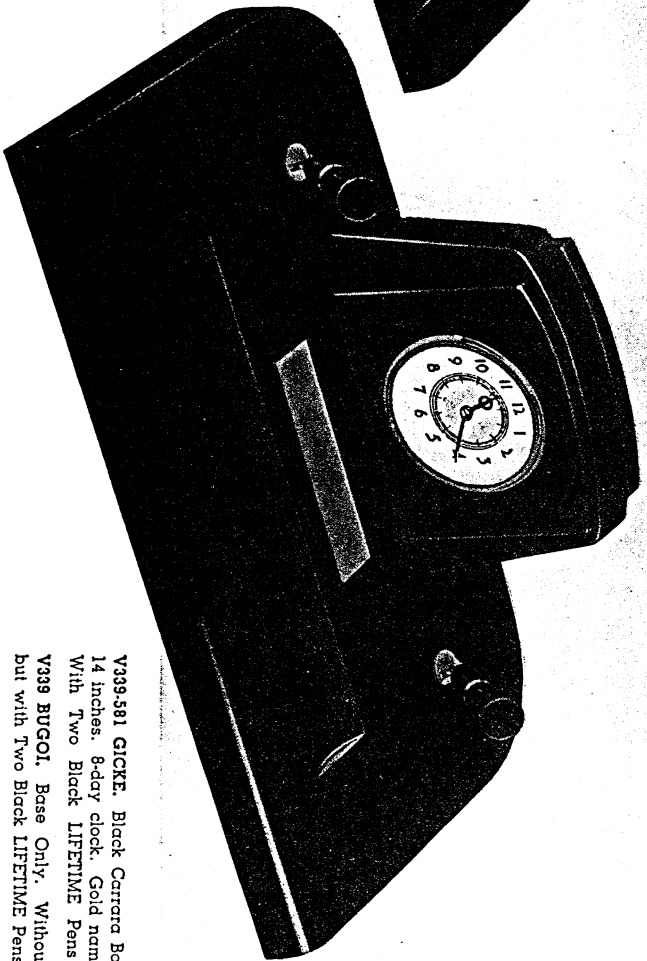

V409-582 RAFFEL. Brown Onyx Base. 8 x 14 inches. 8-day clock. Gold name plate. With Two Brown LIFETIME Pens $75.00.

V409 ADEWA. Base Only. Without clock, but with Two Brown LIFETIME Pens $50.00.

V339-581 GICKE. Black Carrara Base. 8 x 14 inches. 8-day clock. Gold name plate. With Two Black LIFETIME Pens $80.00.

V339 BUGOI. Base Only. Without clock, but with Two Black LIFETIME Pens $40.00.